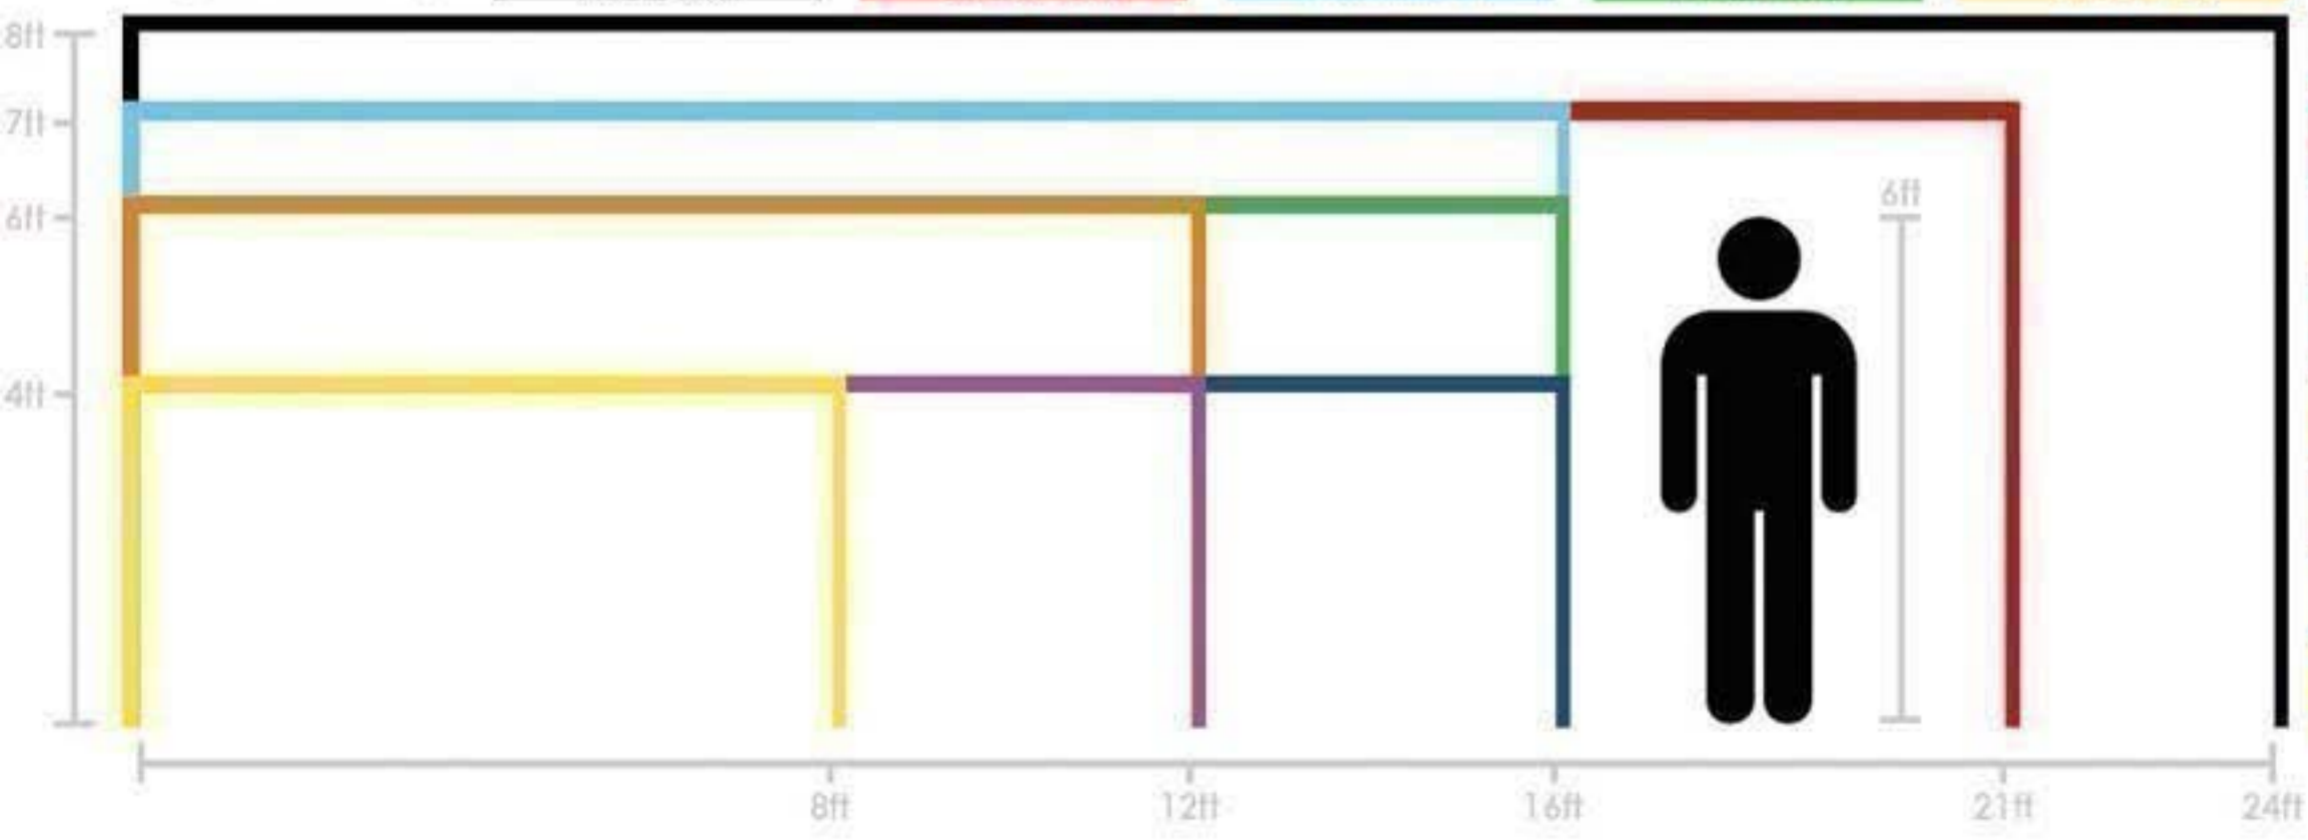

FOOTBALL GOALPOSTS SIZE CHART

Age Group: **Under 15's and Over** **Under 13's to Under 14's** **Under 11's to Under 12's** **Under 11's to Under 12's** **Under 7's to Under 10's**

SENIOR	24ft x 8ft (7.32m x 2.44m)
JUNIOR	21ft x 7ft (6.44m x 2.13m)
9V9	16ft x 7ft (4.88m x 2.13m)
SMALL SIDED	16ft x 6ft (4.88m x 1.83m)
MINI SOCCER	12ft x 6ft (3.66m x 1.83m)
5-A-SIDE	16ft x 4ft (4.88m x 1.22m)
5-A-SIDE	12ft x 4ft (3.66m x 1.22m)
5-A-SIDE	8ft x 4ft (2.44m x 1.22m)